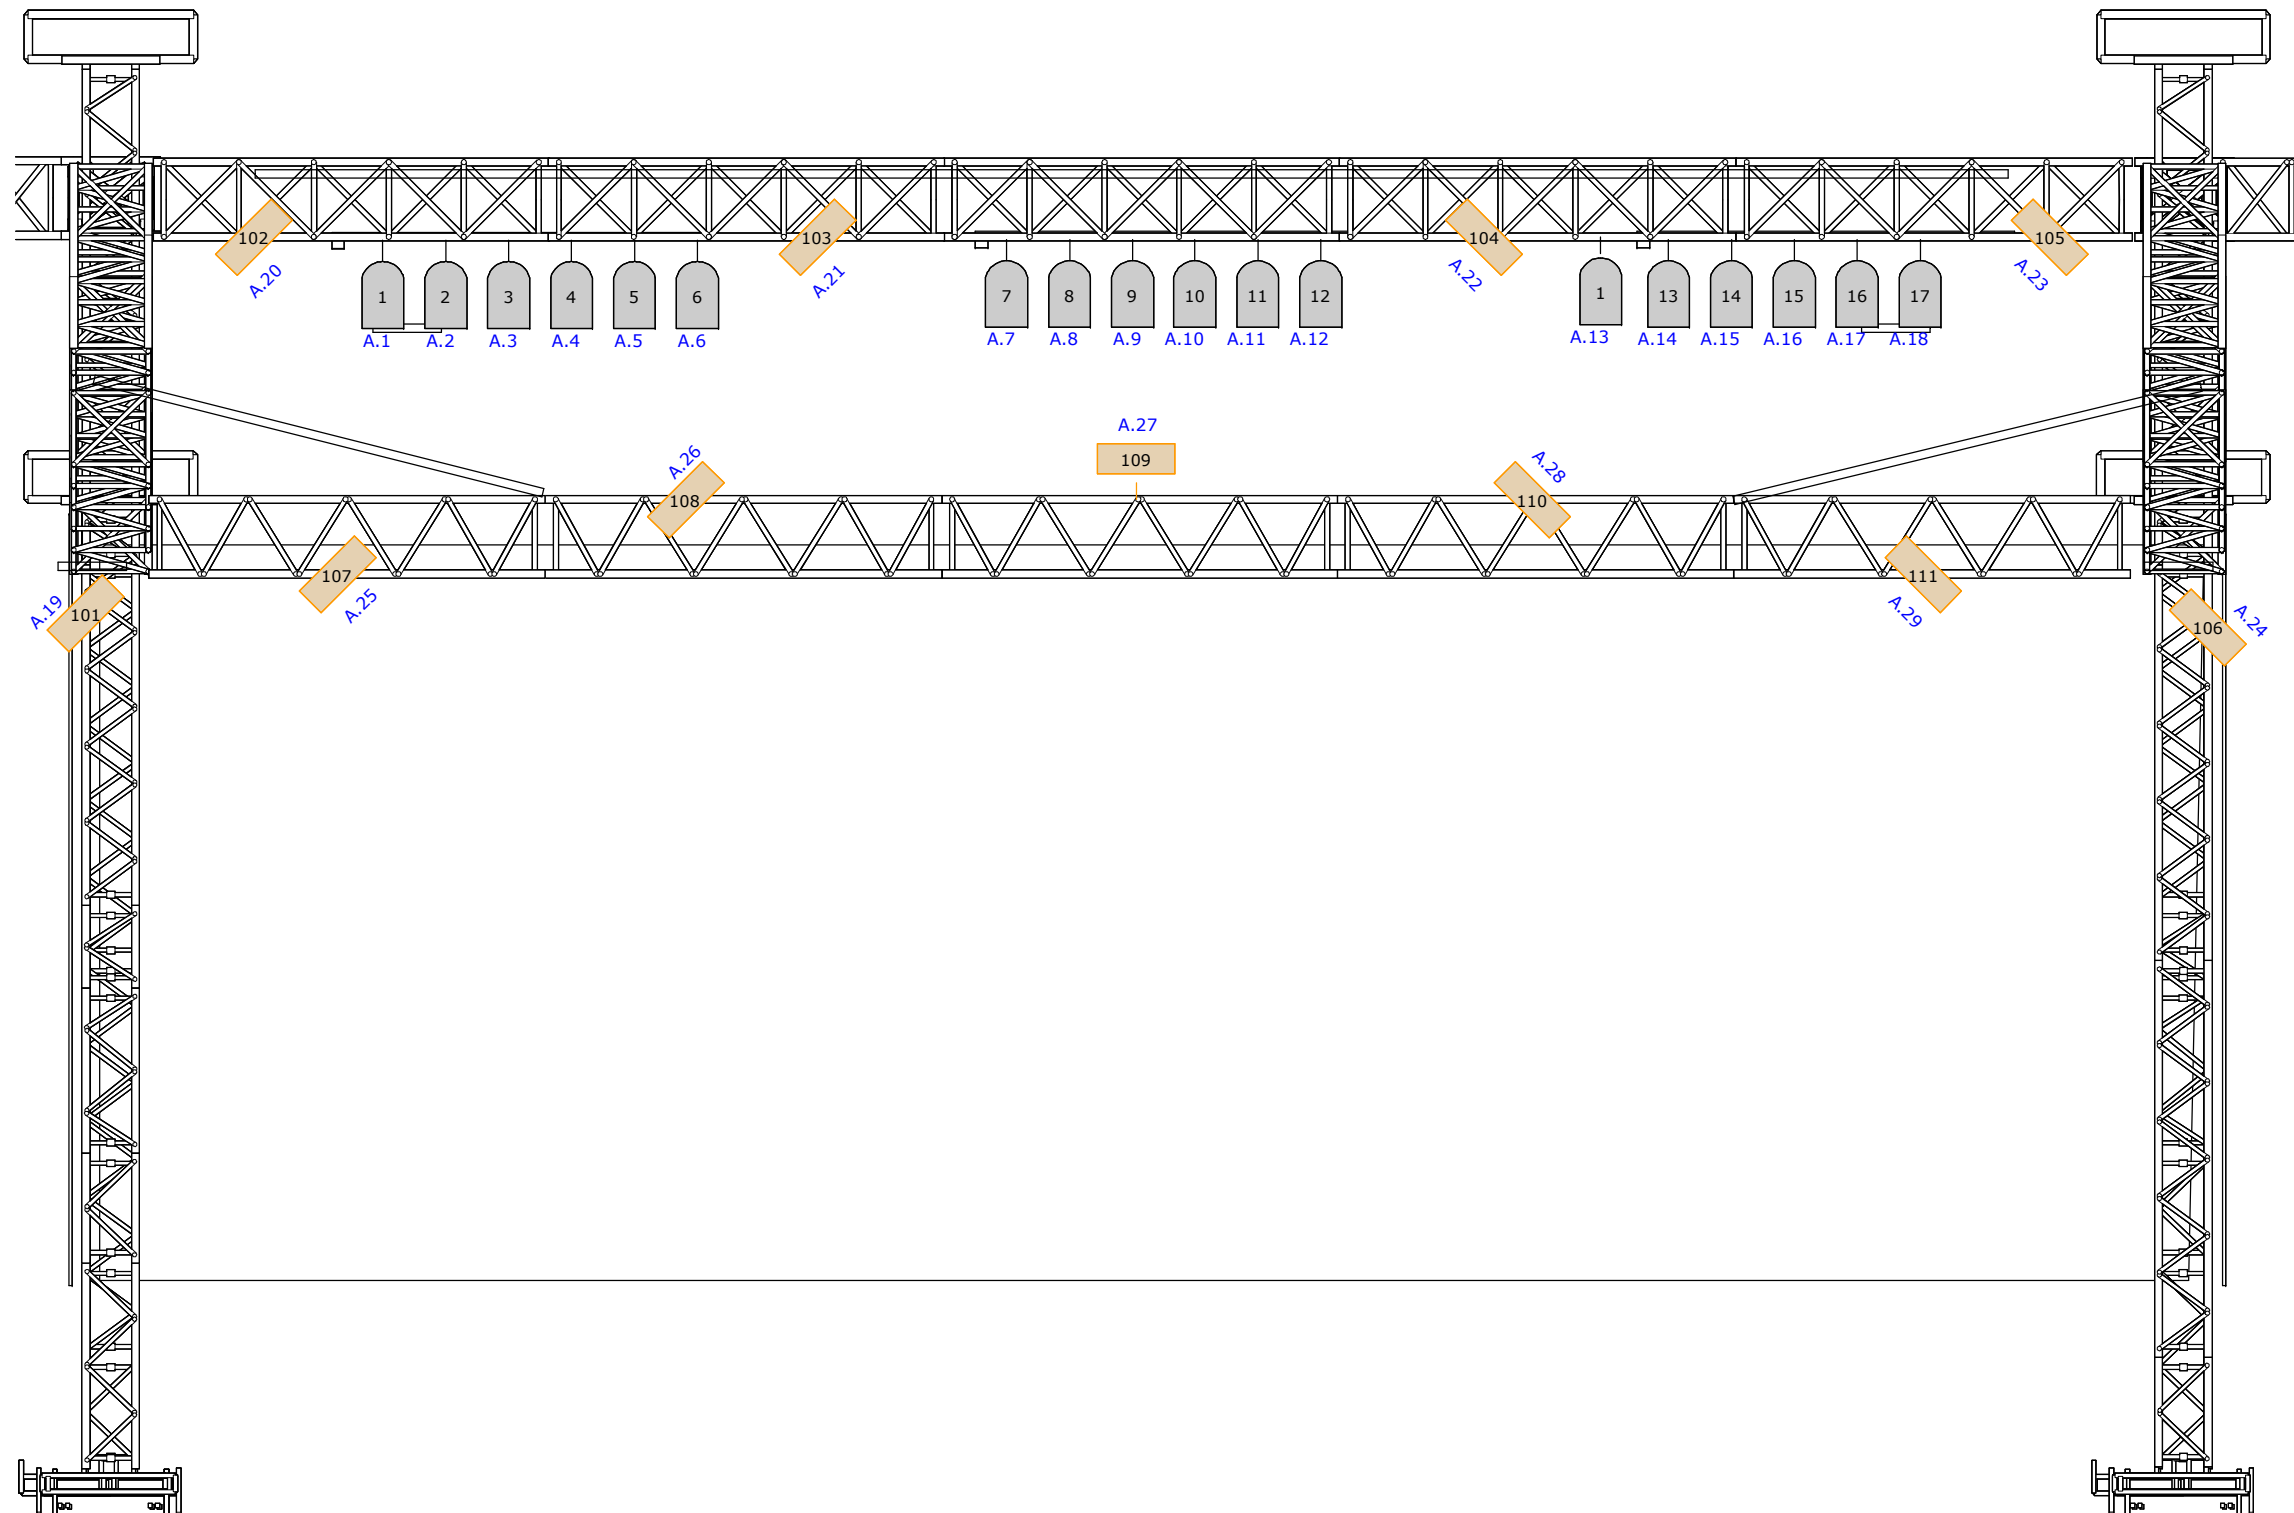

Jelling Teltet Patch Konv. Light

| Symbol | Name | Count |
|---|----------------------|-------|
|  | PAR 64 | 18 |
|  | Thomas 2 Lite Par 36 | 11 |

NOTES

Desk: Road Hog 4
 Guest line: 5x DMX
 Haze: A.501- A.503
 Aura: STD. Mode
 Mac700: STD. Mode
 Atomic: 4ch Fx Mode
 P-5: 6ch Mode

Lighting Design: Nordic Rentals
Project Manger: Emil K. Hauge
Drawn by: Emil K. Hauge
Nordic contact: +4527102643
Venue: Teltet, Jelling 2018
Show Date:
 Printed: 19-04-18
 Printed By: Emil K. Hauge
 File: Jelling telt 2018 v2 Patched -