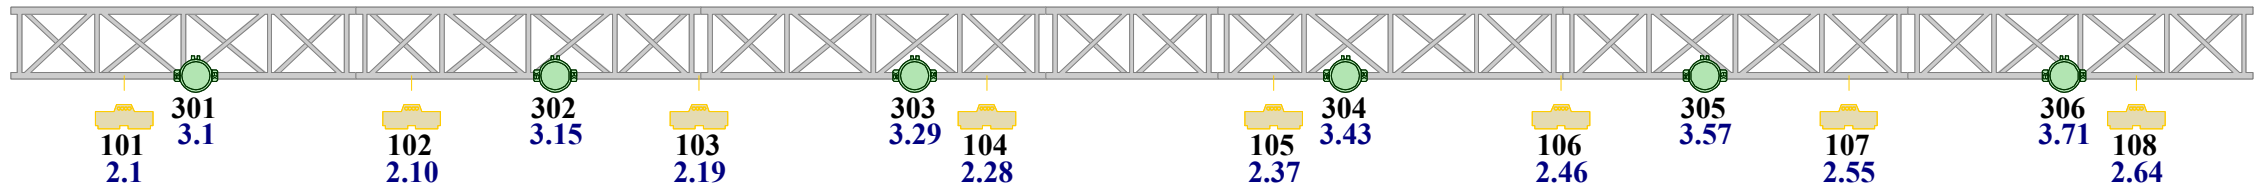

LEGEND										NOTES	VENUE	DATE	PROJECT	DESIGN	
Symbol	Name	Mode	Count	# Channel	Cluster B2FC		PAR 64		LOOKVIPER 2.6KW						LOOKVIPER FAN
	MAC Aura XB	Std.	24	14	9	32	9								
	MAC Viper Profile	16-Bit Ex.	24	34				24	1						
	Color Strike M		24	12						2					
	LOOKVIPER 2.6KW				2					1					
	LOOKVIPER FAN				2					1					

HOUSE DESK: GMA2 LITE 3 PCS GEUST TRUSS (RED) 2 PCS GEUST TRUSS (BLUE)	JELLING MANAGER - CONTACT Anders Linnet +4527102639 anli@nordic.dk	MAY 23 SCALE NTS VERSION V 1.0	MAIN STAGE <i>Jelling Musikfestival</i>	Nordic Rentals