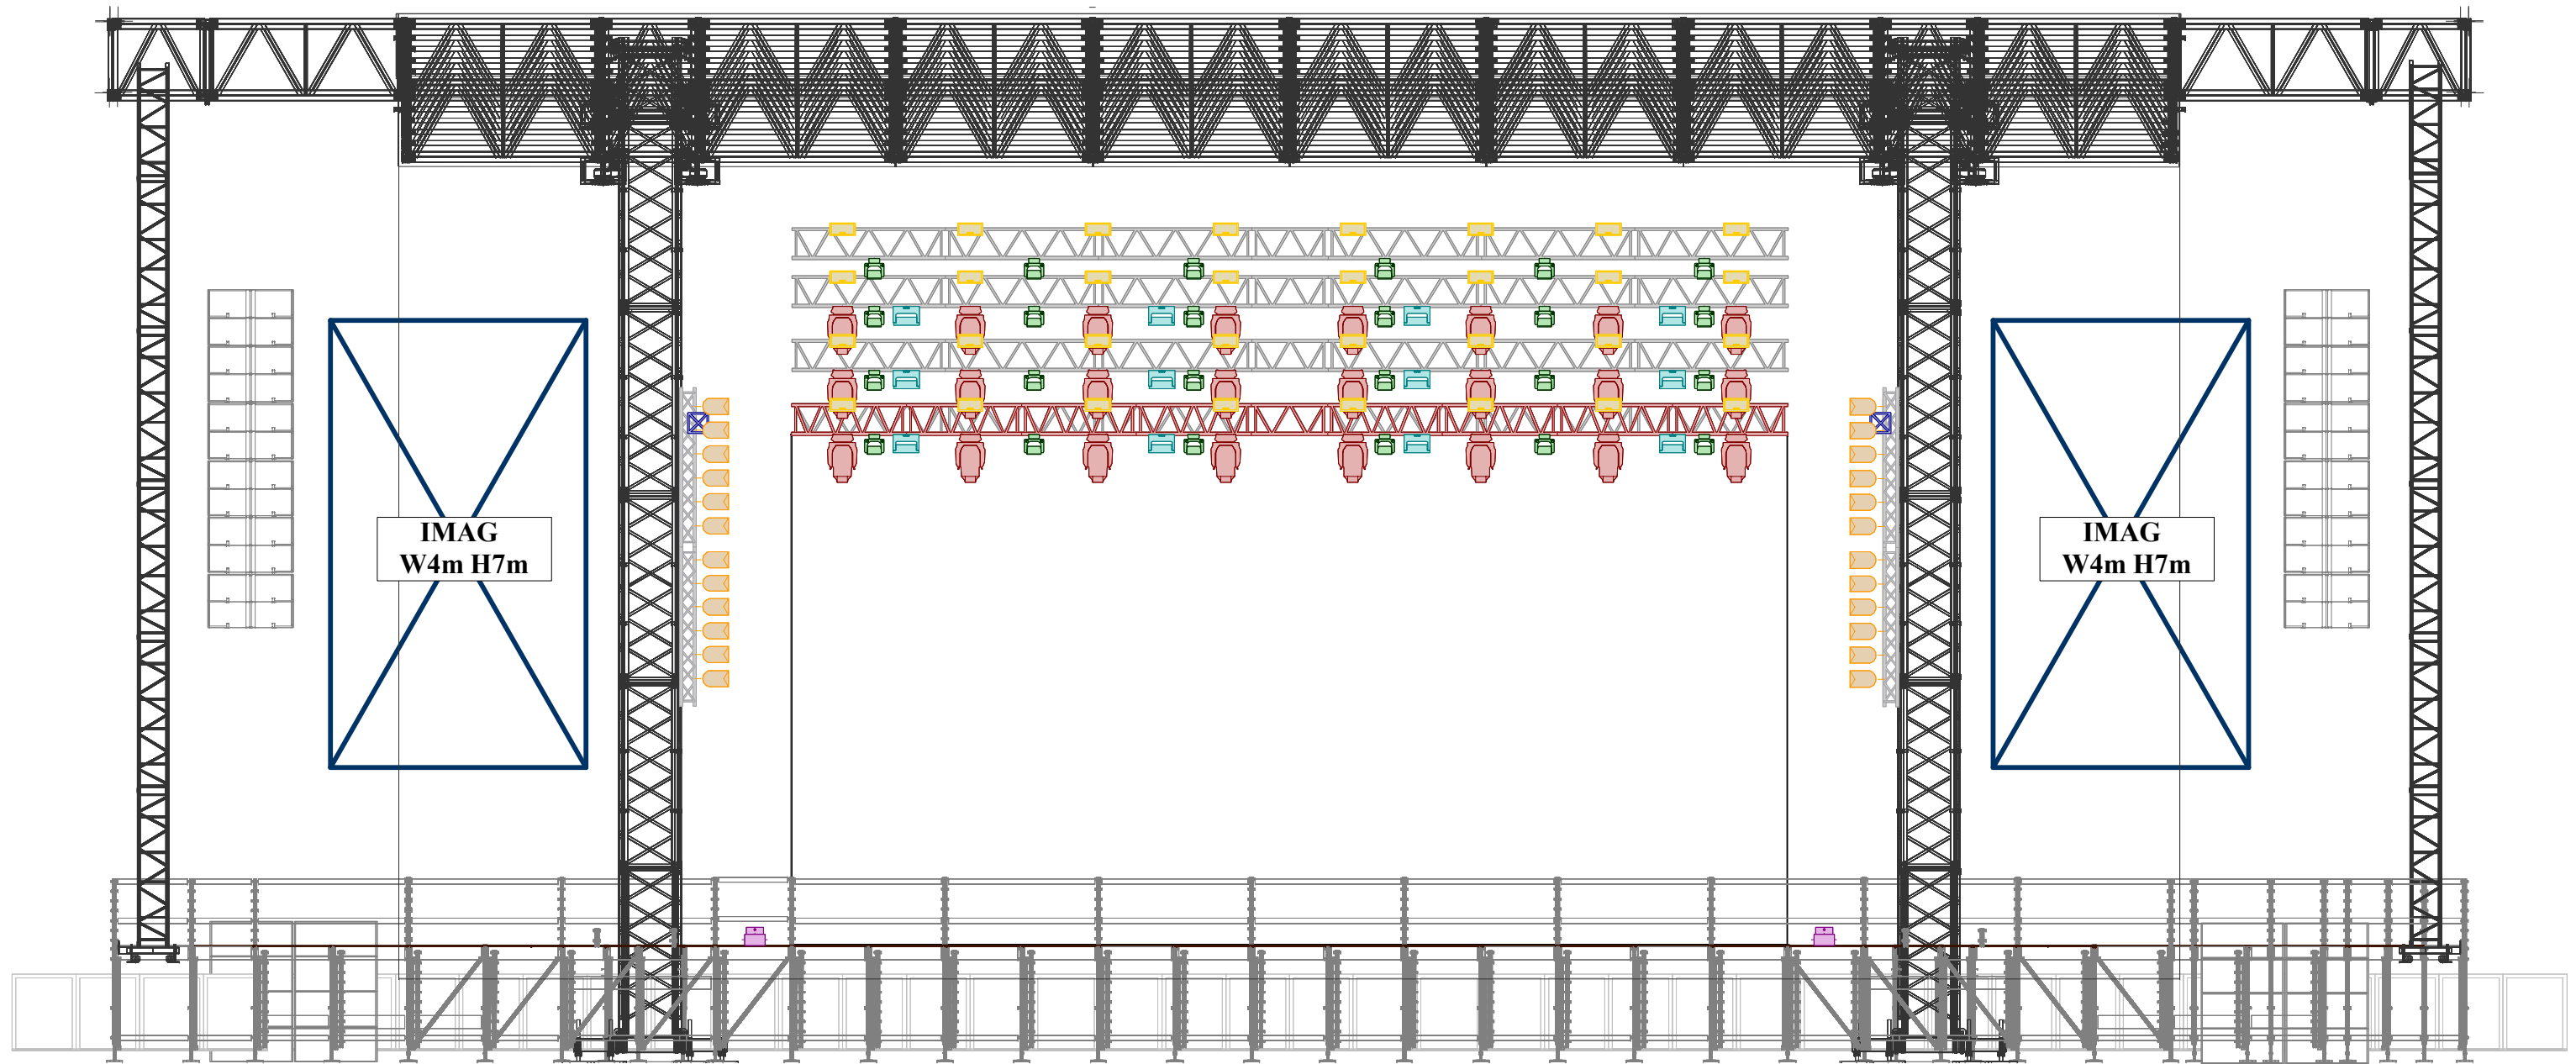

LEGEND		Symbol	Name	Mode	Count	# Channel
		MAC Aura XB	Std.	24	14	
		MAC Viper Profile	16-Bit Ex.	24	34	
		Color Strike M		24	12	
		Cluster B2FC		9	32	
		PAR 64		24	1	
		LOOKVIPER 2.6KW		2	1	
		LOOKVIPER FAN		2	1	

NOTES
HOUSE DESK:
GMA2 LITE
3 PCS GEUST TRUSS (RED)
2 PCS GEUST TRUSS (BLUE)

VENUE
JELLING
MANAGER - CONTACT
Anders Linnet
+4527102639
anli@nordic.dk

DATE
MAY 23
SCALE
NTS
VERSION
V 1.0

PROJECT
MAIN STAGE
Jelling Musikfestival

DESIGN
Nordic Rentals

nordic rentals
EVENT TECHNOLOGY