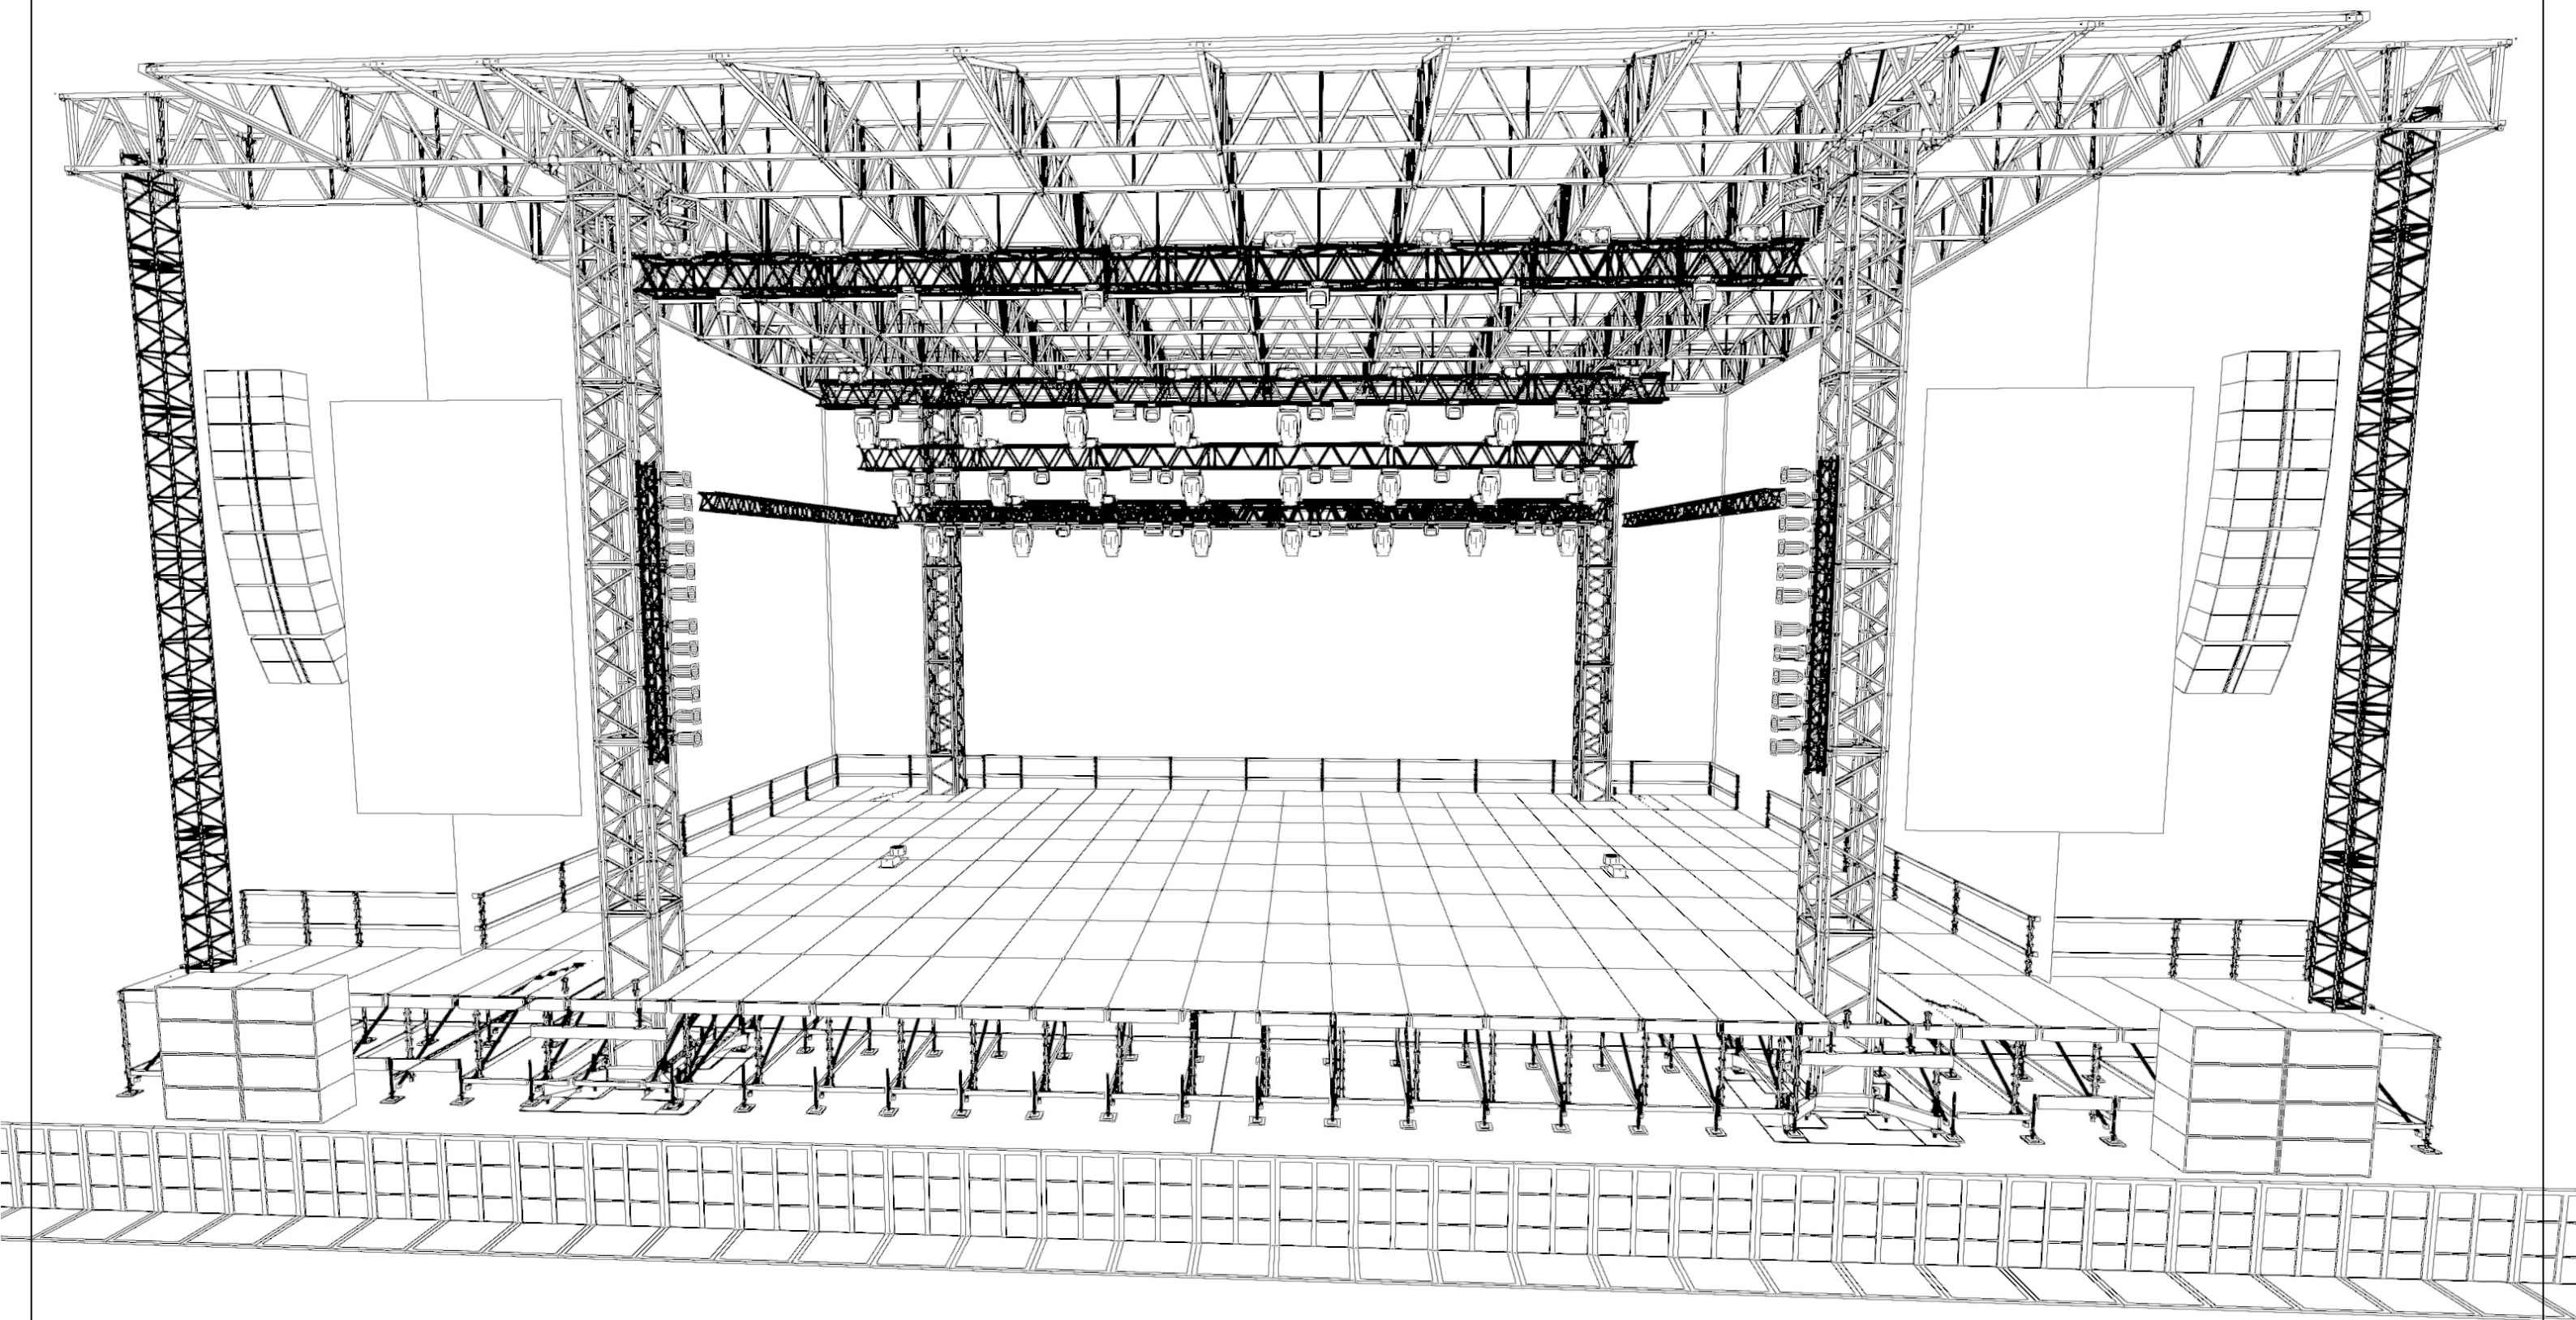

LEGEND				NOTES	VENUE	DATE	PROJECT	DESIGN
Symbol	Name	Mode	Count # Channel					
	MAC Aura XB	Std.	24 14	HOUSE DESK: GMA2 LITE 3 PCS GEUST TRUSS (RED) 2 PCS GEUST TRUSS (BLUE)	JELLING MANAGER - CONTACT Anders Linnet +4527102639 anli@nordic.dk	MAY 23 SCALE NTS VERSION V 1.0	MAIN STAGE <i>Jelling Musikfestival</i>	Nordic Rentals
	MAC Viper Profile	16-Bit Ex.	24 34					
	Color Strike M	24	12 24					
	Cluster B2FC		9 32 9					
	PAR 64		24 1					
	LOOKVIPER 2.6KW		2 1					
	LOOKVIPER FAN		2 1