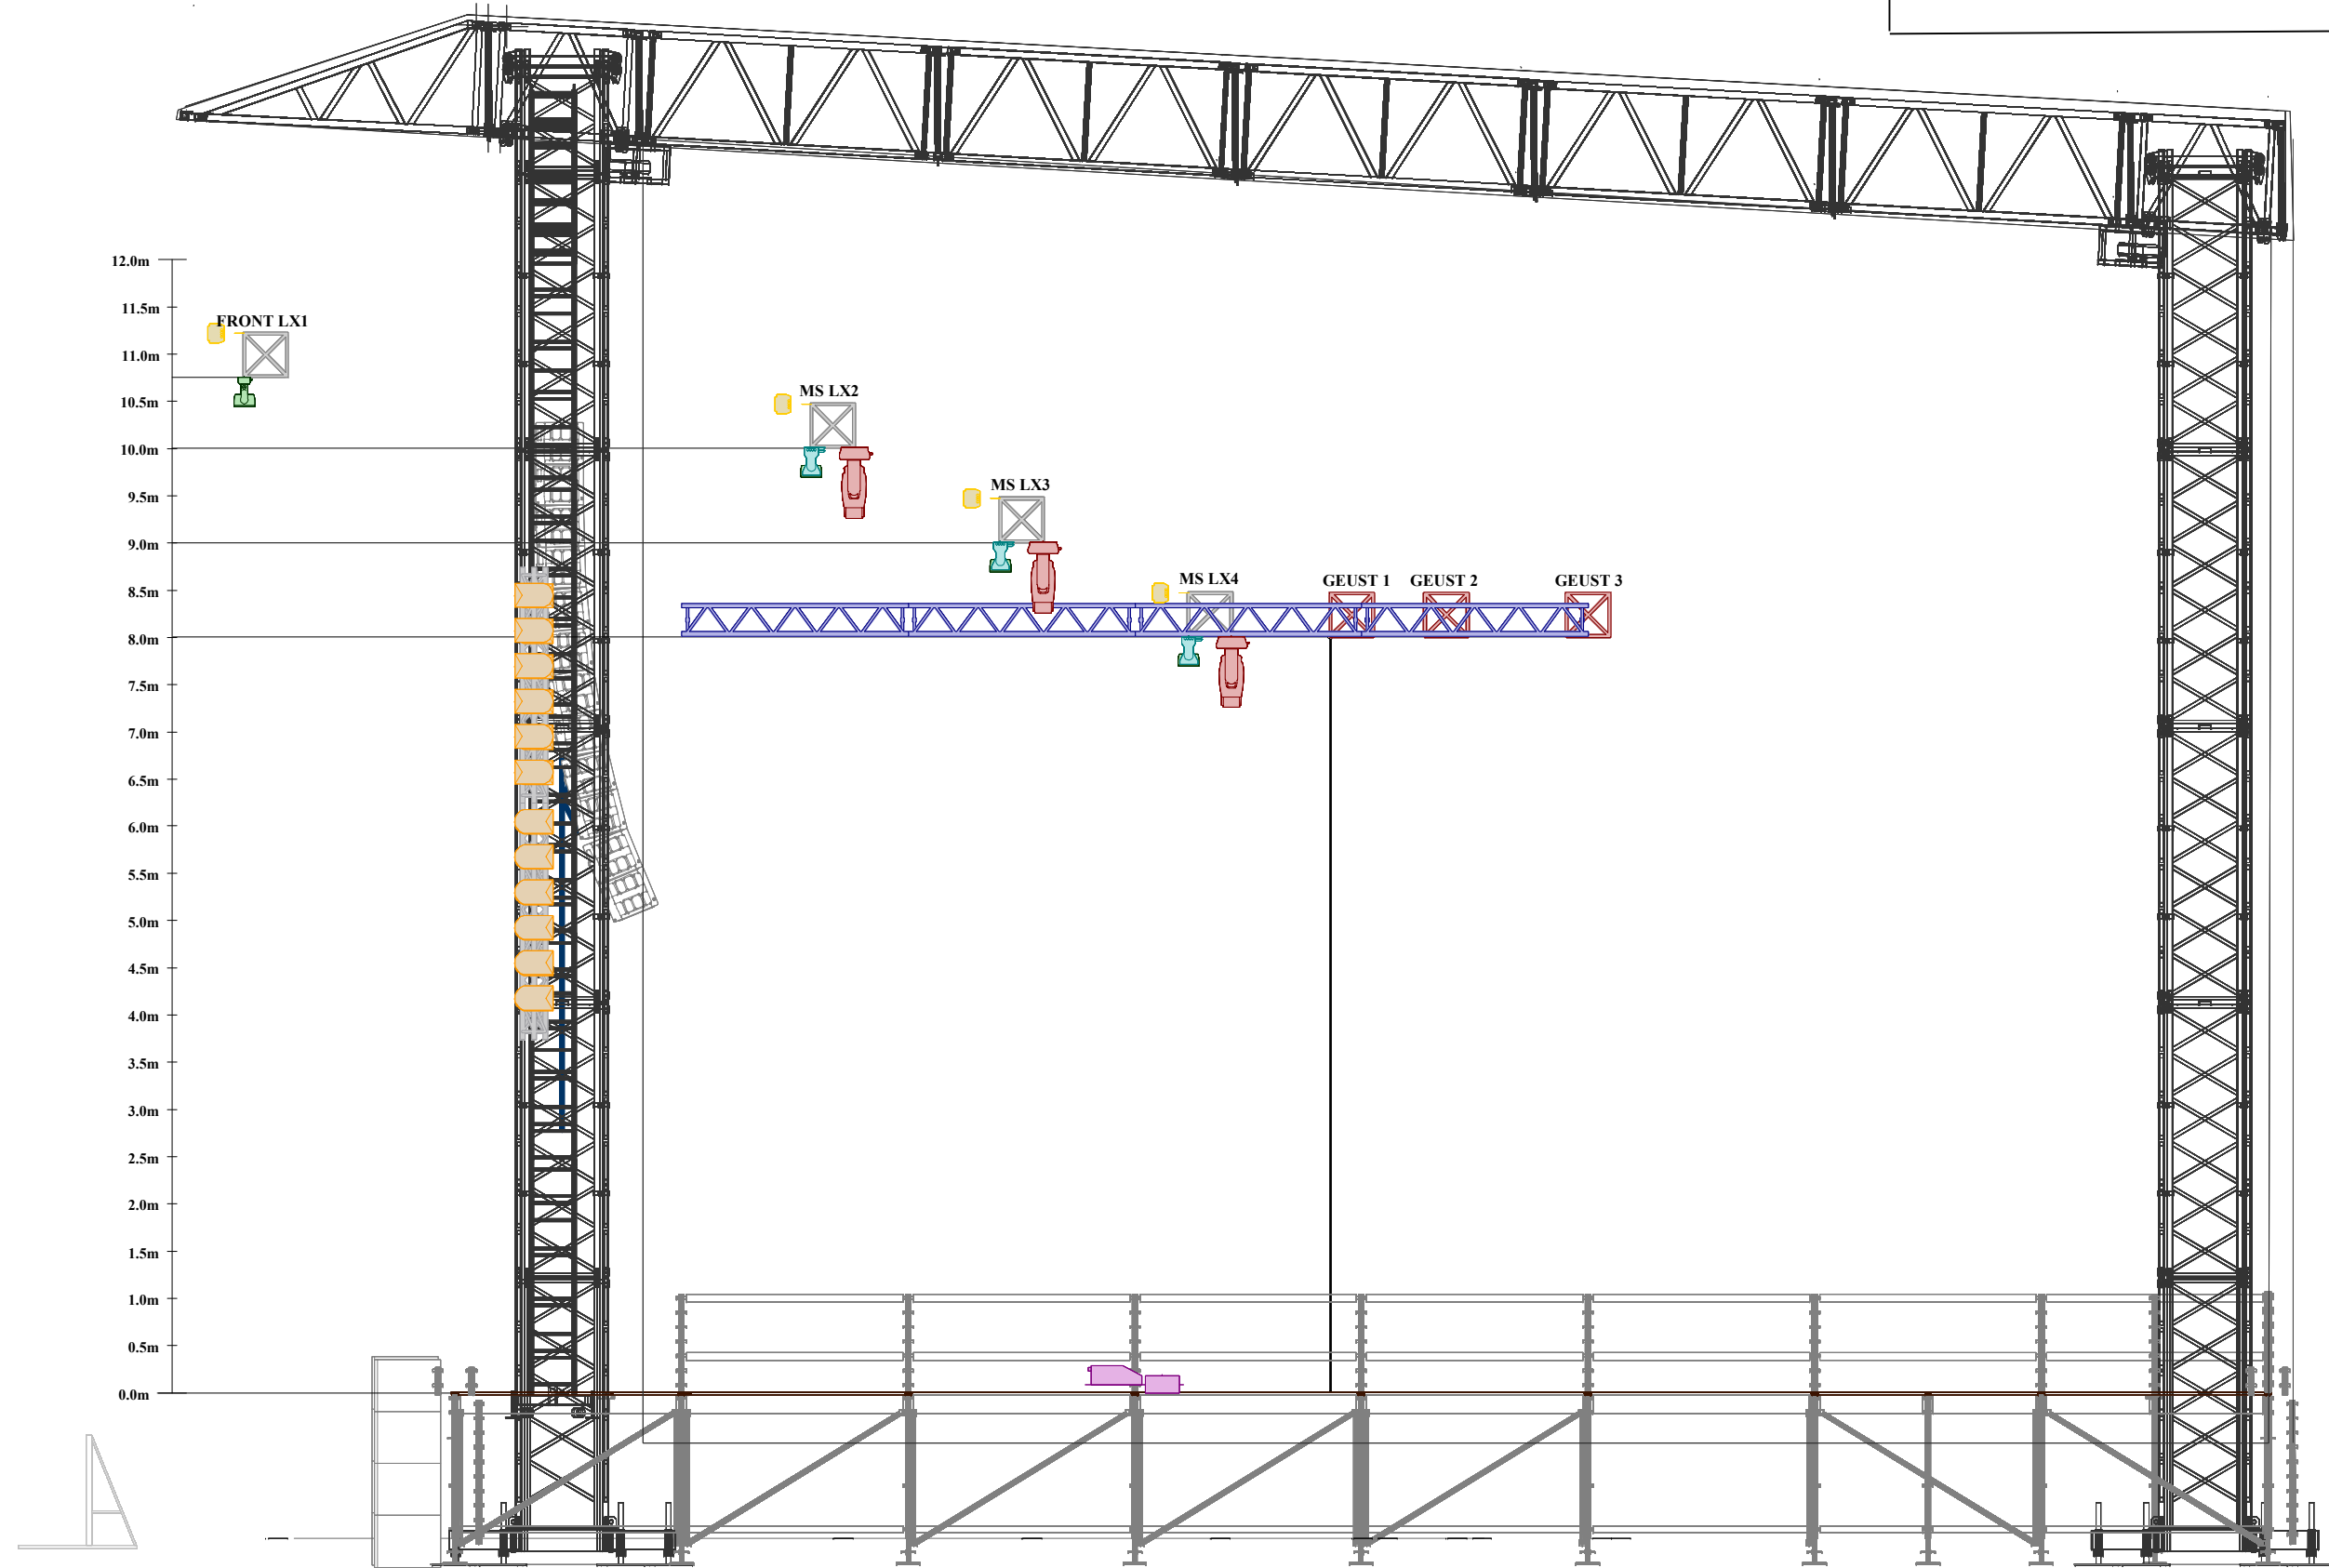

LEGEND		Symbol	Name	Mode	Count	# Channel					
		MAC Aura XB	MAC Viper Profile	Std.	24	14		Cluster B2FC	9	32	9
		Color Strike M		16-Bit Ex.	24	34		PAR 64		24	1
								LOOKVIPER 2.6KW		2	1
								LOOKVIPER FAN		2	1

NOTES
HOUSE DESK:
GMA2 LITE
3 PCS GEUST TRUSS (RED)
2 PCS GEUST TRUSS (BLUE)

VENUE
JELLING
MANAGER - CONTACT
Anders Linnet
+4527102639
anli@nordic.dk

DATE
MAY 23
SCALE
NTS
VERSION
V 1.0

PROJECT
MAIN STAGE
Jelling Musikfestival

DESIGN
Nordic Rentals