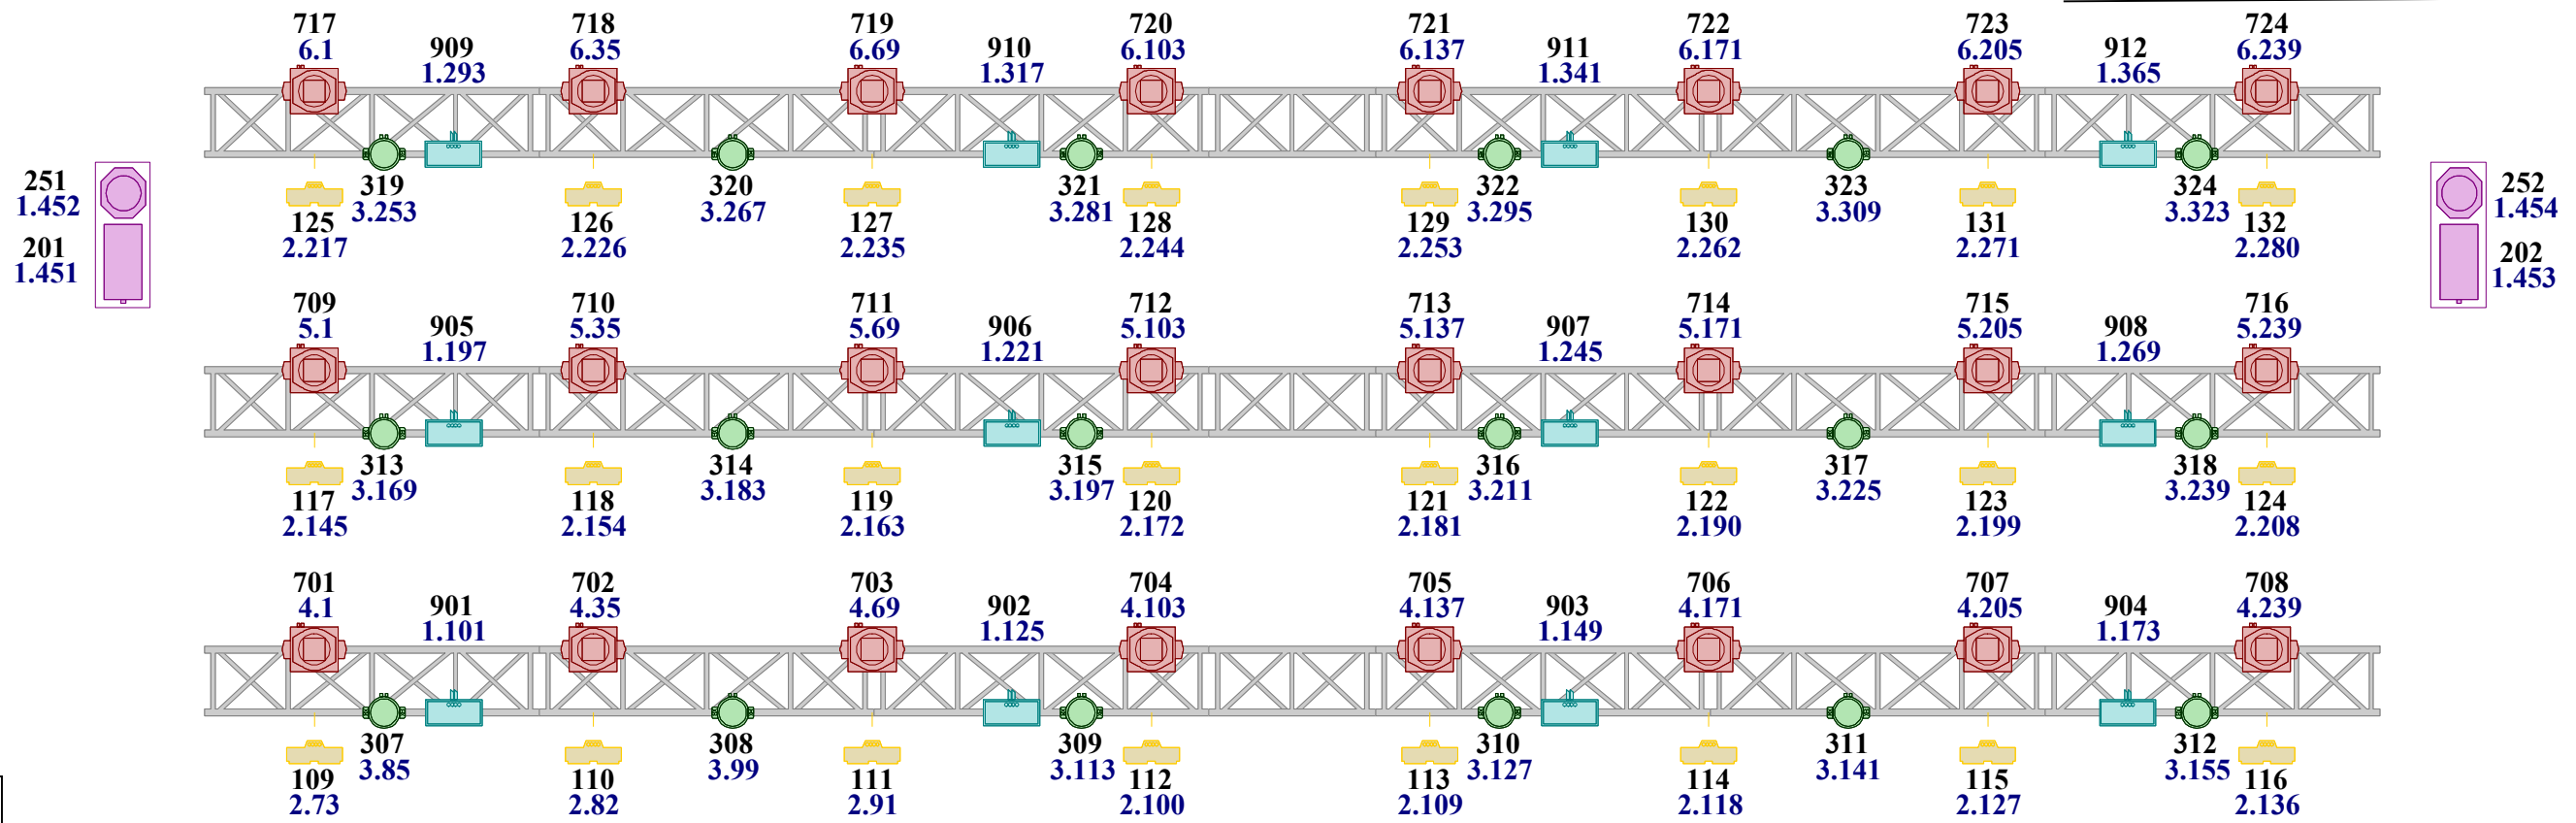

LEGEND										NOTES	VENUE	DATE	PROJECT	DESIGN	
Symbol	Name	Mode	Count	# Channel	Cluster B2FC		PAR 64		LOOKVIPER 2.6KW						LOOKVIPER FAN
	MAC Aura XB	Std.	24	14	9	32	9								
	MAC Viper Profile	16-Bit Ex.	24	34				24	1						
	Color Strike M		24	12						2					
	LOOKVIPER 2.6KW				2					1					
	LOOKVIPER FAN				2					1					

HOUSE DESK: GMA2 LITE 3 PCS GEUST TRUSS (RED) 2 PCS GEUST TRUSS (BLUE)	JELLING MANAGER - CONTACT Anders Linnet +4527102639 anli@nordic.dk	MAY 23 SCALE NTS VERSION V 1.0	MAIN STAGE <i>Jelling Musikfestival</i>	Nordic Rentals