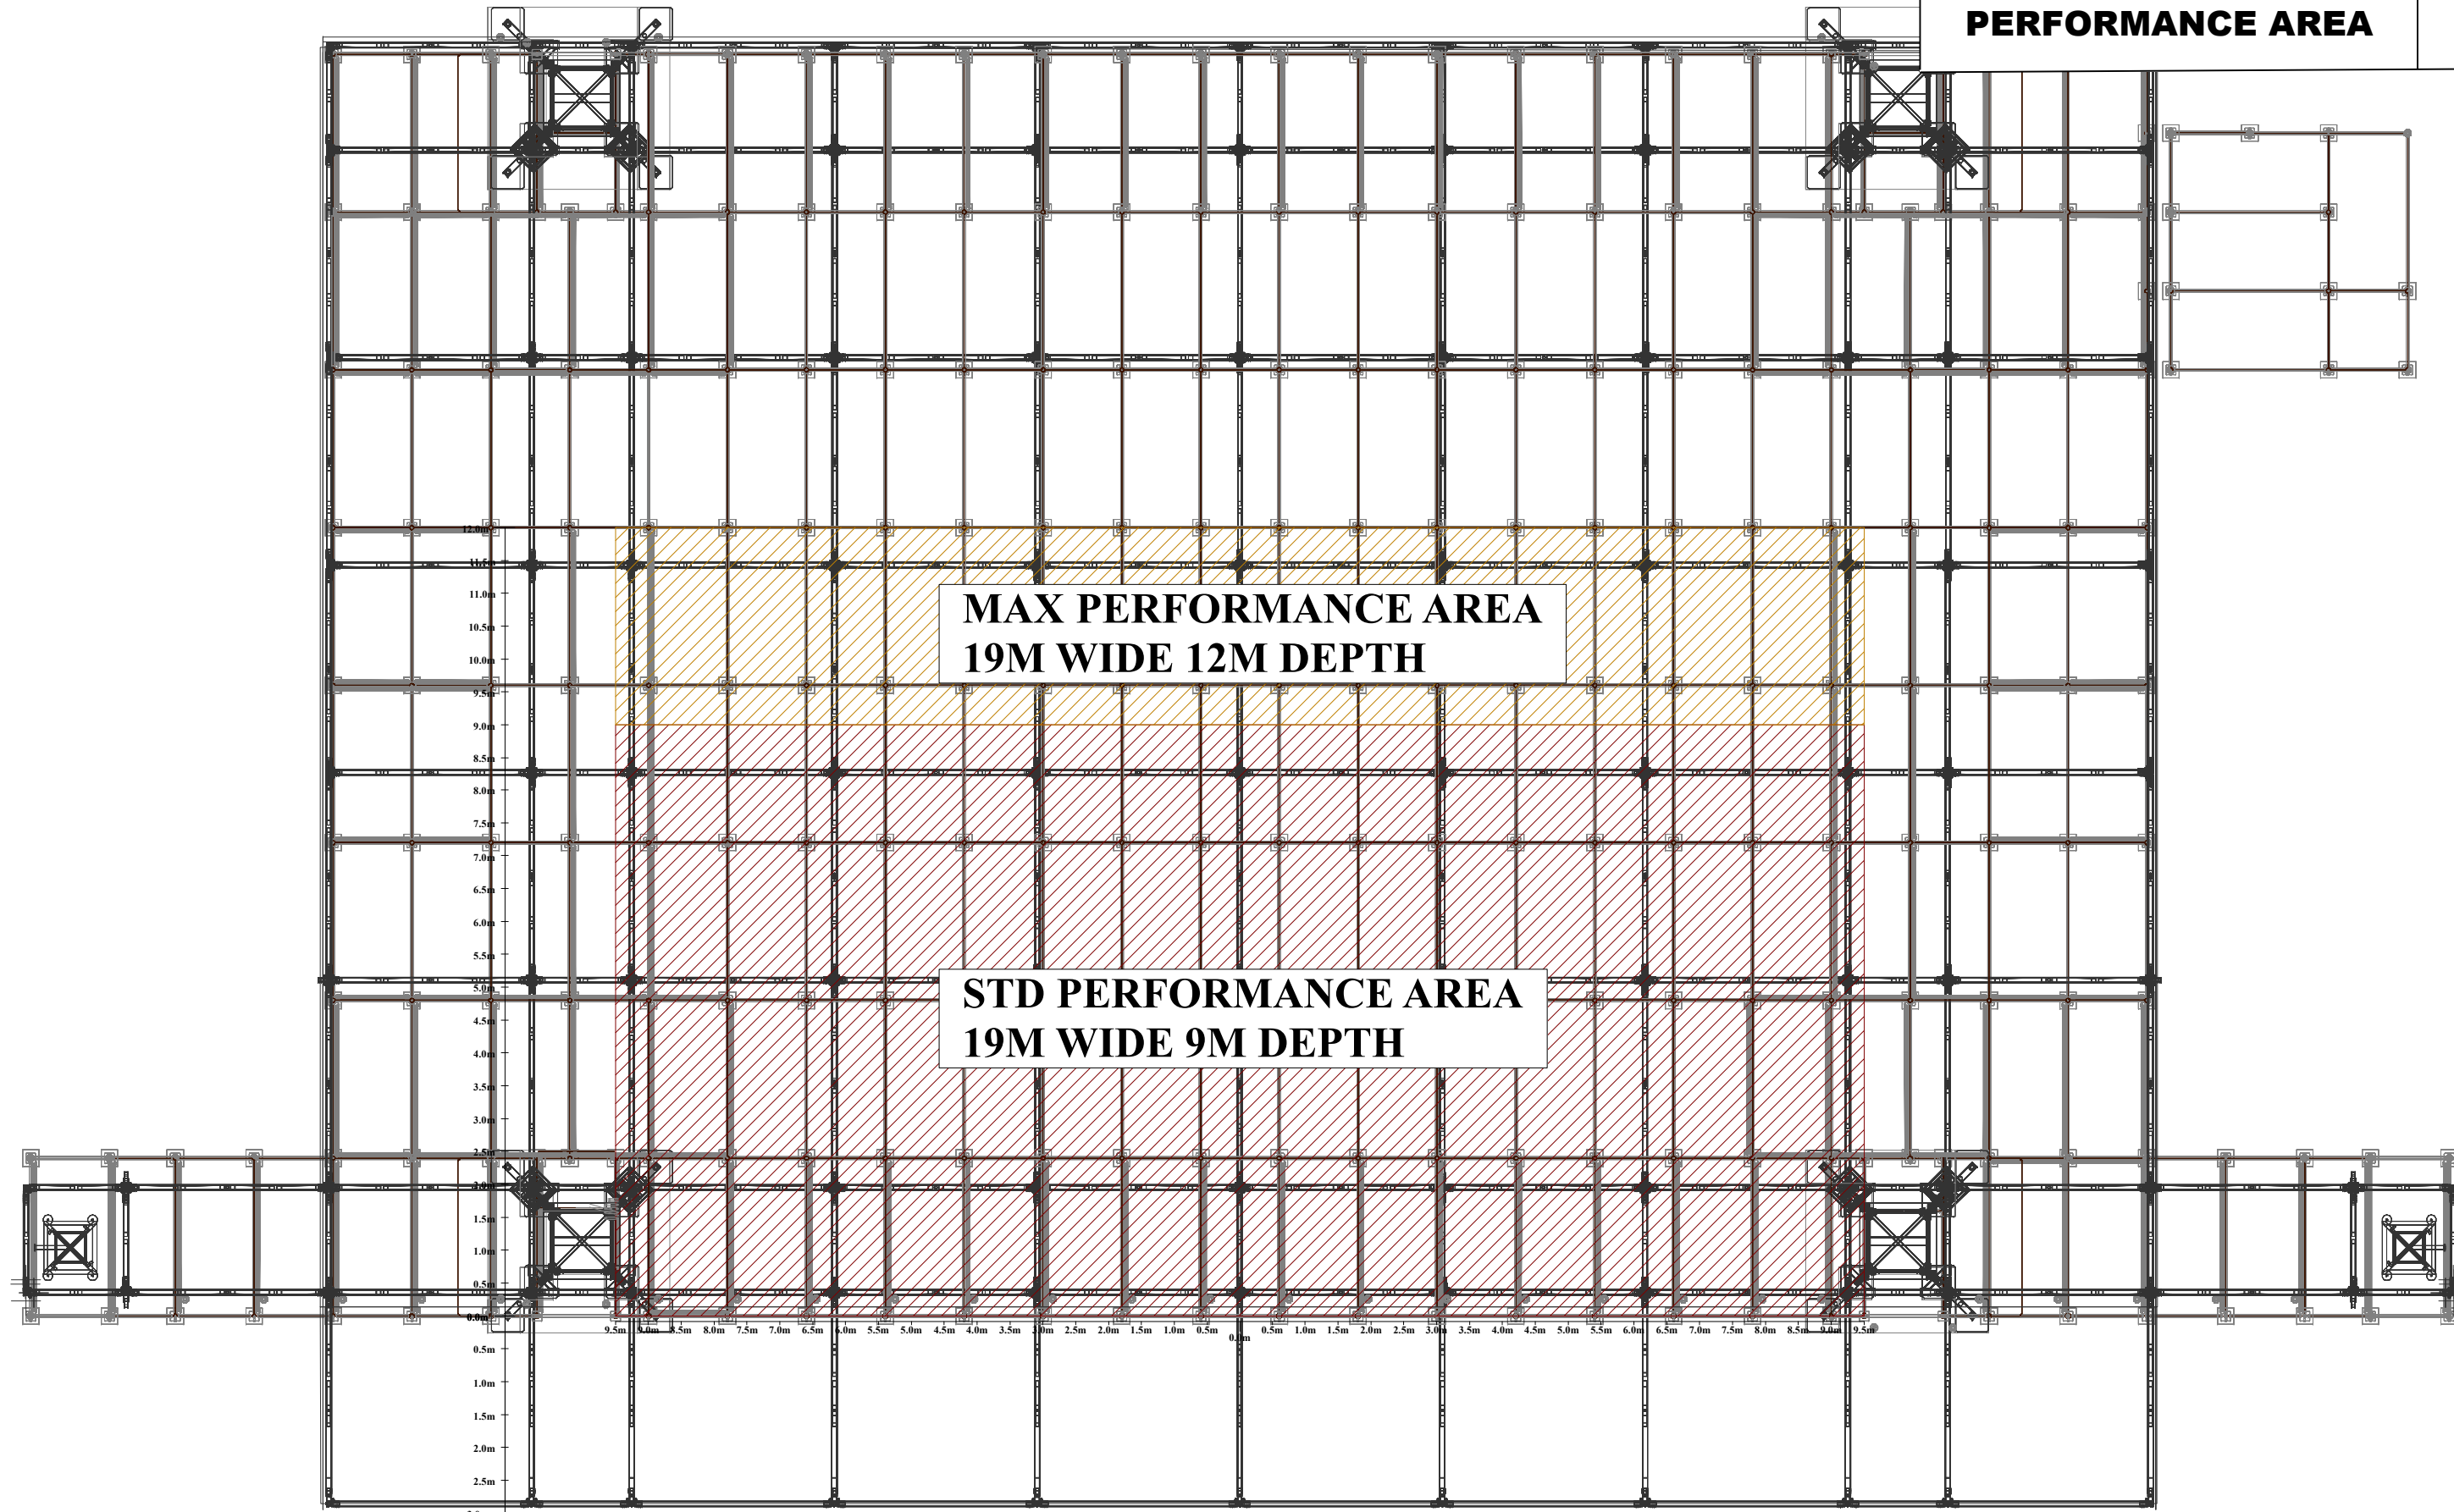

LEGEND		Symbol	Name	Mode	Count	# Channel
			MAC Aura XB	Std.	24	14
			MAC Viper Profile	16-Bit Ex.	24	34
			Color Strike M		24	12
			Cluster B2FC		9	32
			PAR 64		24	1
			LOOKVIPER 2.6KW		2	1
			LOOKVIPER FAN		2	1

NOTES
HOUSE DESK:
GMA2 LITE
3 PCS GEUST TRUSS (RED)
2 PCS GEUST TRUSS (BLUE)

VENUE
JELLING
MANAGER - CONTACT
Anders Linnet
+4527102639
anli@nordic.dk

DATE
MAY 23
SCALE
NTS
VERSION
V 1.0

PROJECT
MAIN STAGE

DESIGN
Nordic Rentals