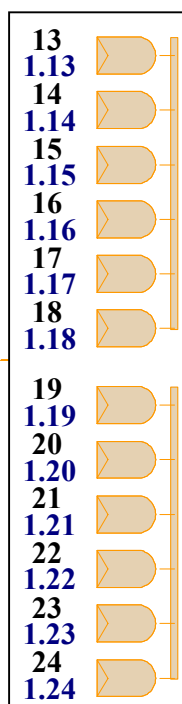

LEGEND										NOTES	VENUE	DATE	PROJECT	DESIGN	
Symbol	Name	Mode	Count	# Channel	Cluster B2FC		PAR 64		LOOKVIPER 2.6KW						LOOKVIPER FAN
	MAC Aura XB	Std.	24	14	9	32	9								
	MAC Viper Profile	16-Bit Ex.	24	34				24	1						
	Color Strike M		24	12						2					
	LOOKVIPER 2.6KW				2					1					
	LOOKVIPER FAN				2					1					

HOUSE DESK: GMA2 LITE 3 PCS GEUST TRUSS (RED) 2 PCS GEUST TRUSS (BLUE)	JELLING MANAGER - CONTACT Anders Linnet +4527102639 anli@nordic.dk	MAY 23 SCALE NTS VERSION V 1.0	MAIN STAGE <i>Jelling Musikfestival</i>	Nordic Rentals