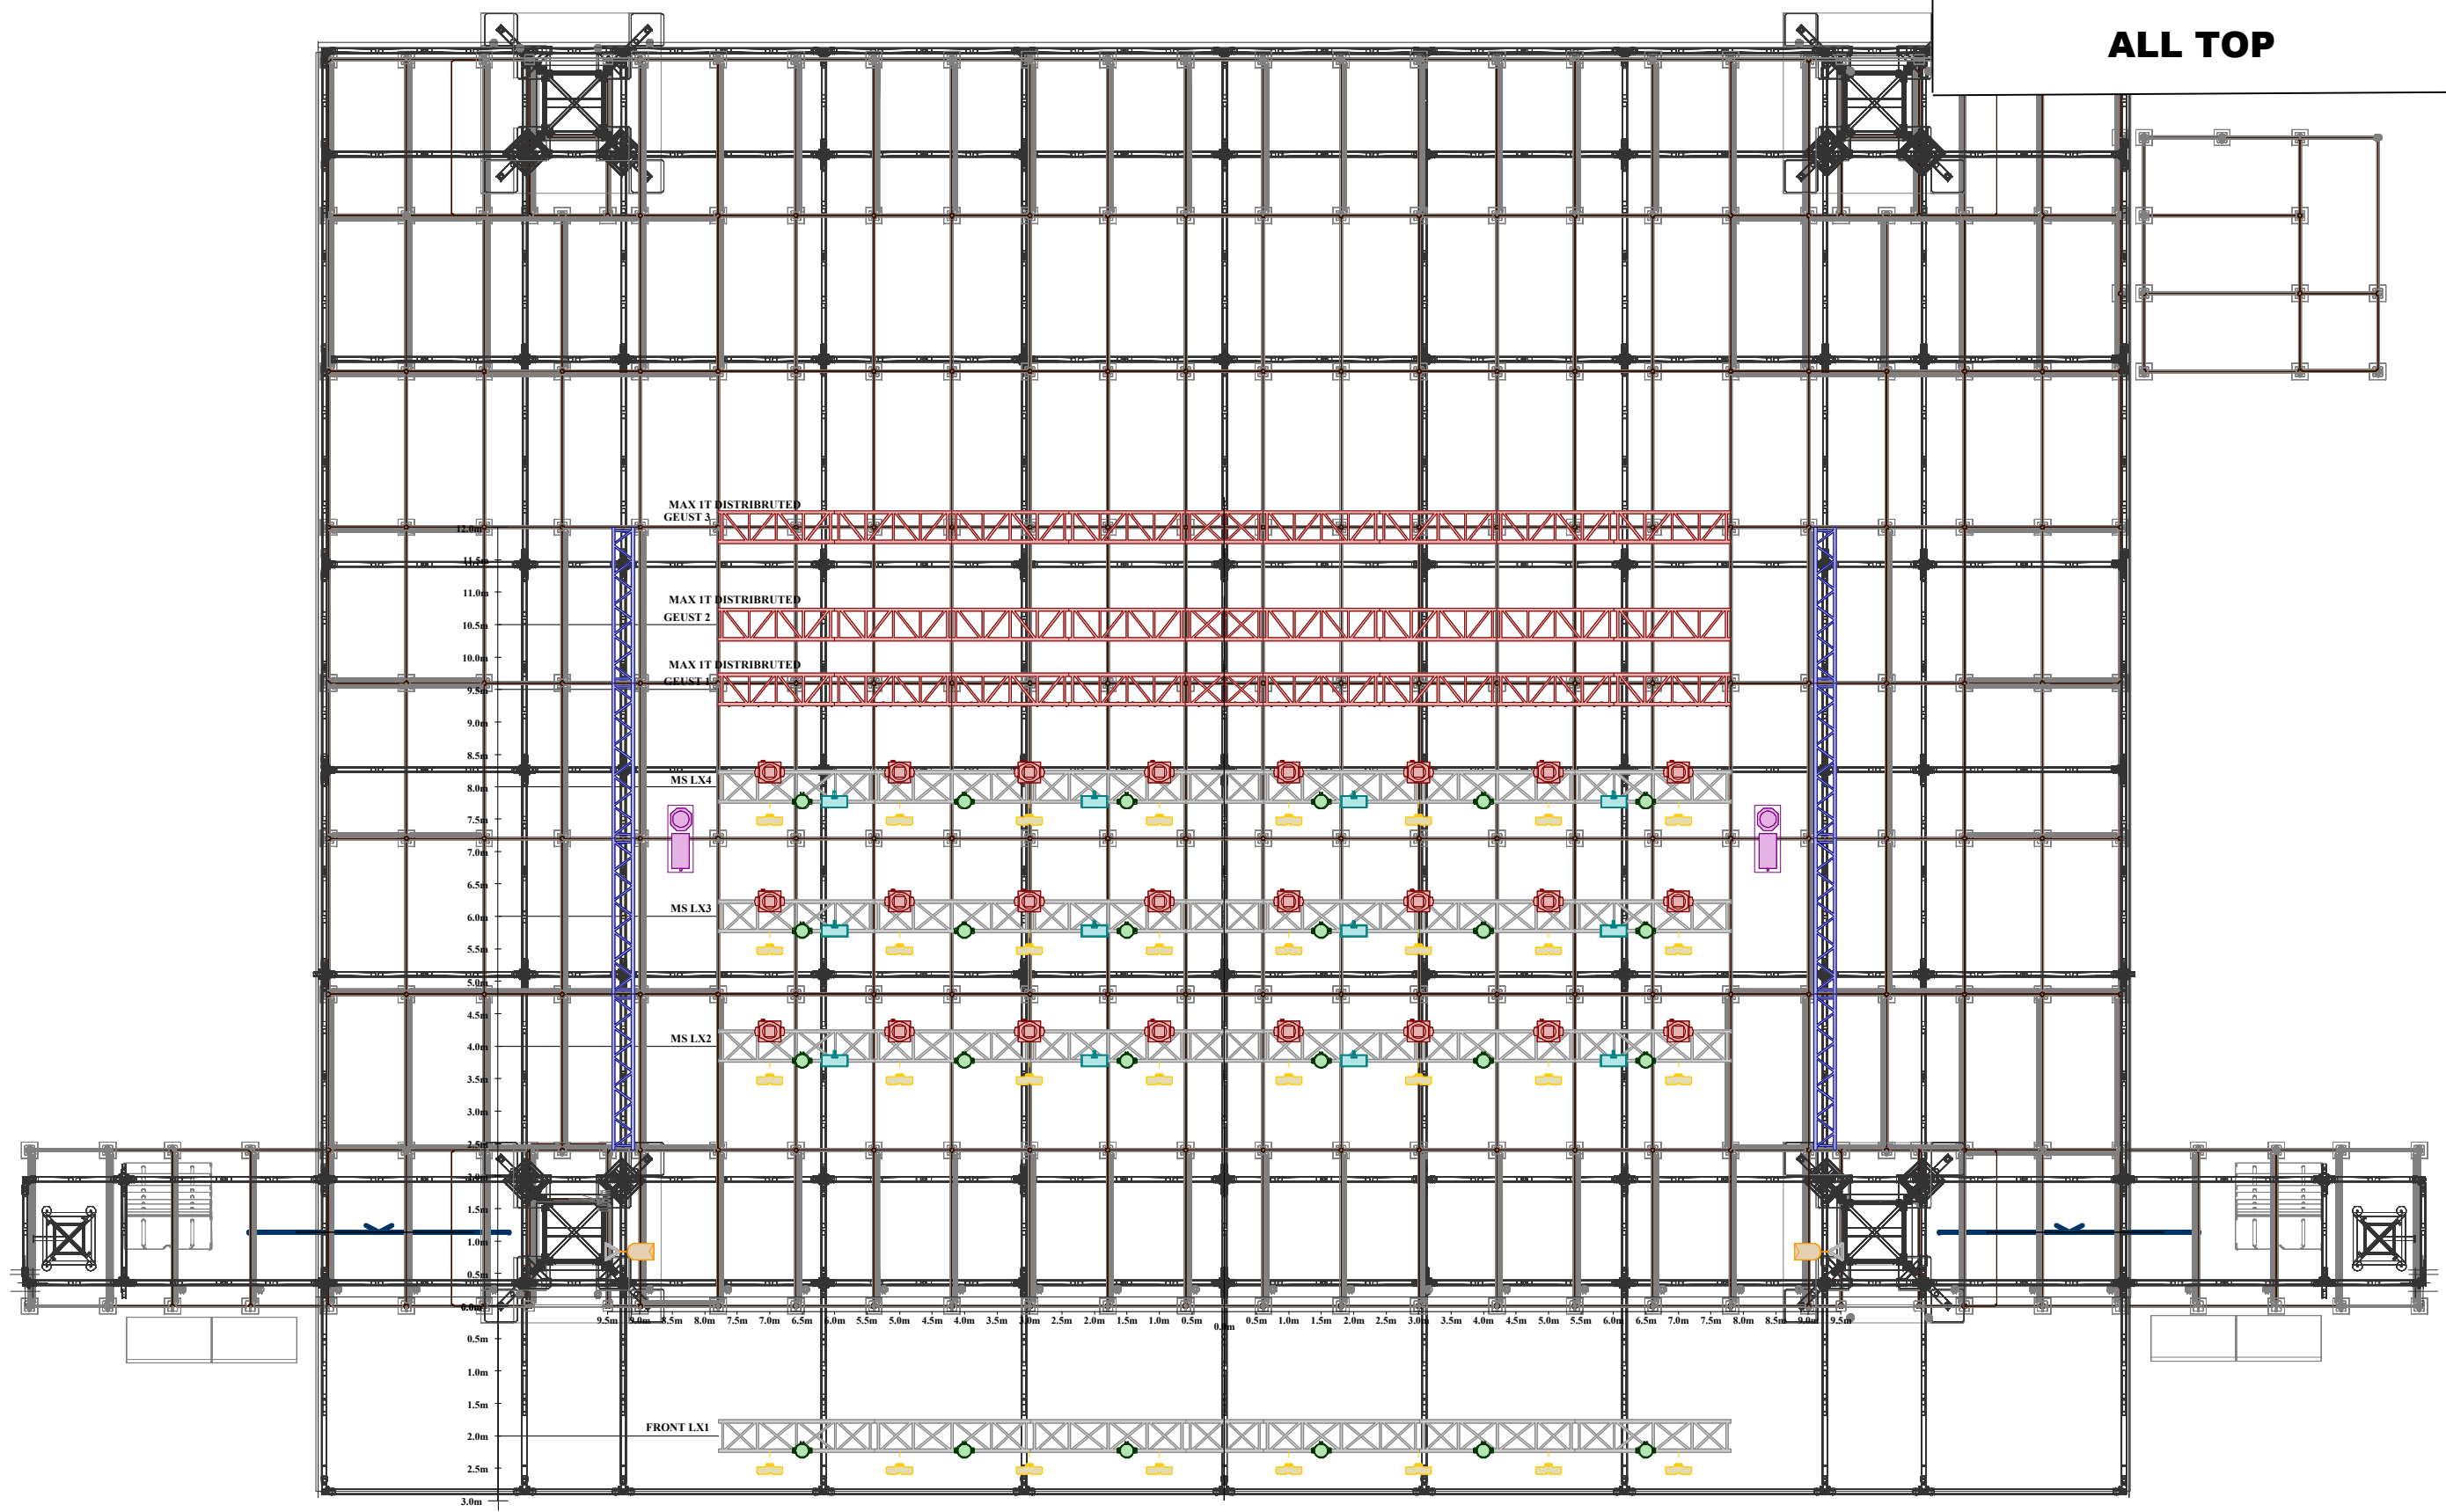

LEGEND		Symbol	Name	Mode	Count	# Channel
		MAC Aura XB	Std.	24	14	
		MAC Viper Profile	16-Bit Ex.	24	34	
		Color Strike M		24	12	
		Cluster B2FC		9	32	
		PAR 64		24	1	
		LOOKVIPER 2.6KW		2	1	
		LOOKVIPER FAN		2	1	

NOTES
HOUSE DESK:
GMA2 LITE
3 PCS GEUST TRUSS (RED)
2 PCS GEUST TRUSS (BLUE)

VENUE
JELLING
MANAGER - CONTACT
Anders Linnet
+4527102639
anli@nordic.dk

DATE
MAY 23
SCALE
NTS
VERSION
V 1.0

PROJECT
MAIN STAGE
Jelling Musikfestival

DESIGN
Nordic Rentals

nordic rentals
EVENT TECHNOLOGY