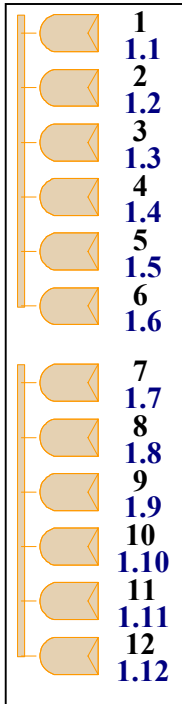

LEGEND										NOTES	VENUE	DATE	PROJECT	DESIGN	
Symbol	Name	Mode	Count	# Channel	Cluster B2FC		PAR 64		LOOKVIPER 2.6KW						LOOKVIPER FAN
	MAC Aura XB	Std.	24	14	9	32	9								
	MAC Viper Profile	16-Bit Ex.	24	34				24	1						
	Color Strike M		24	12						2					
	LOOKVIPER 2.6KW				2					1					
	LOOKVIPER FAN				2					1					

HOUSE DESK: GMA2 LITE 3 PCS GEUST TRUSS (RED) 2 PCS GEUST TRUSS (BLUE)	JELLING MANAGER - CONTACT Anders Linnet +4527102639 anli@nordic.dk	MAY 23 SCALE NTS VERSION V 1.0	MAIN STAGE <i>Jelling Musikfestival</i>	Nordic Rentals